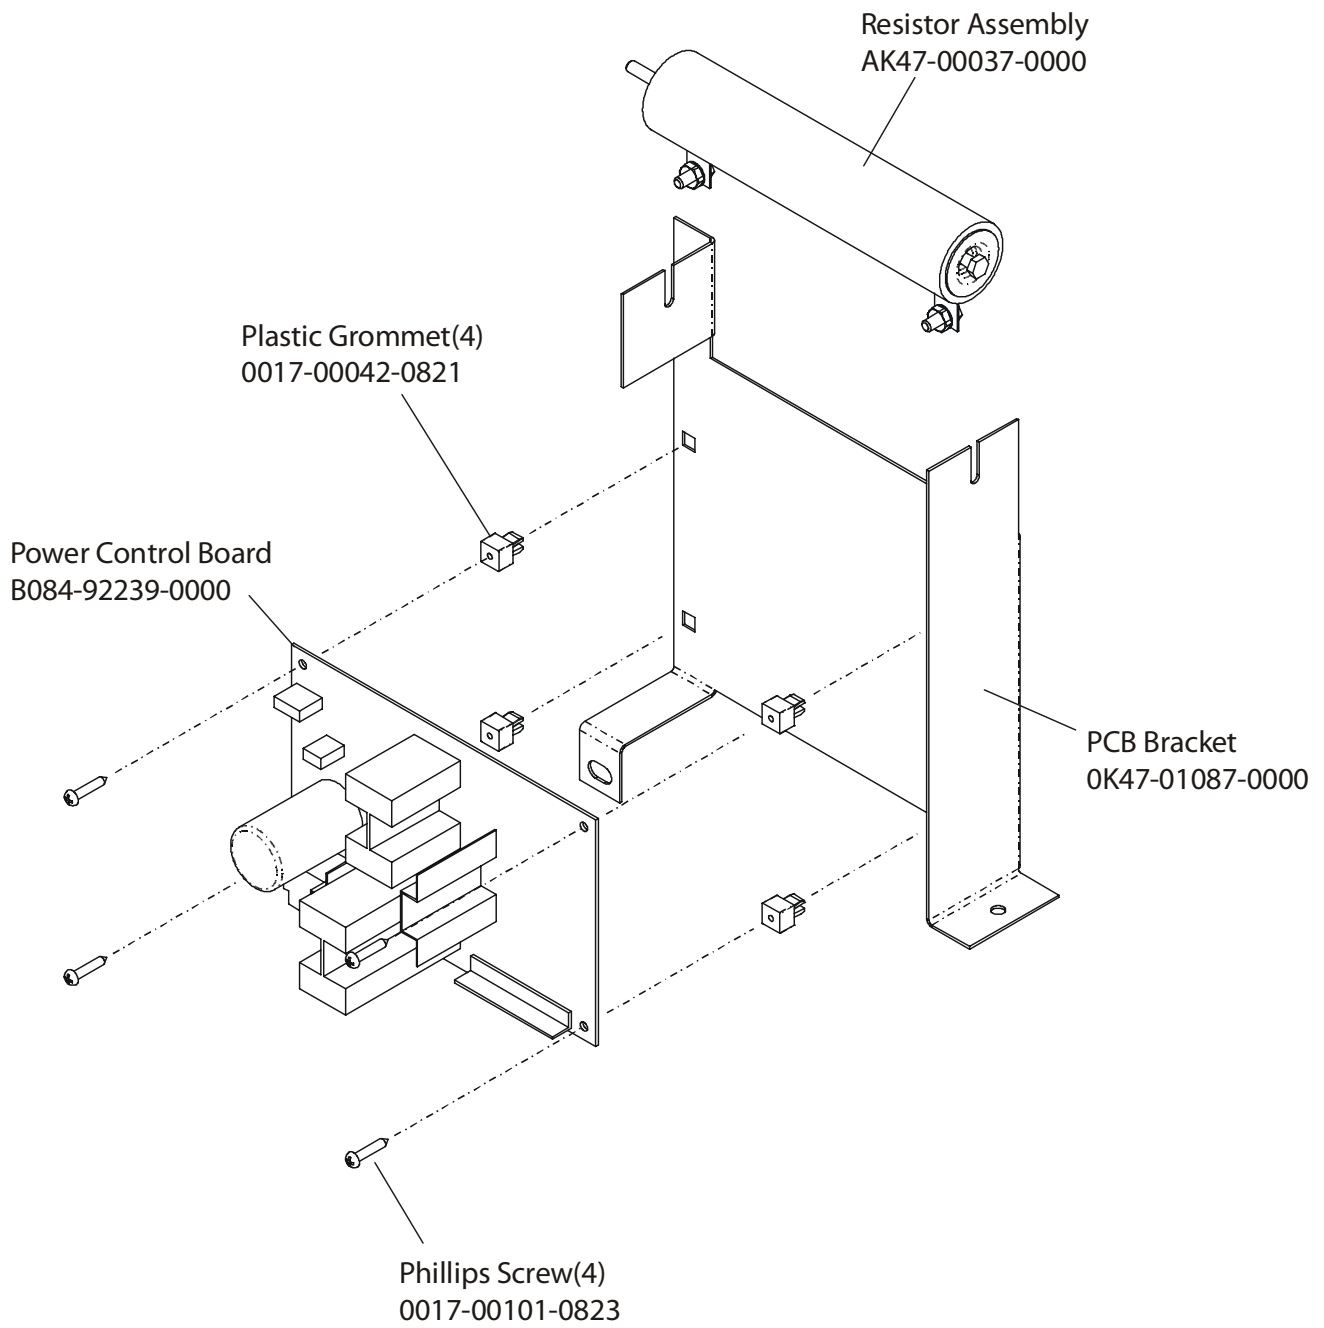

# LifeFitness

ARCTIC SILVER 95Si Stairclimber

Customer Support Services  
**PARTS MANUAL** rev 05 Apr 2011

	Page
Console Components.....	4
Frame Components .....	5
Shrouds and Pedal Tube.....	6
Pedal Assembly .....	7
Clutch/Shaft/Pulley Assembly .....	8
Left Clutch Assembly .....	9
Crossover Pulley Assembly.....	10
Alternator Assembly .....	11
Guide Rollers.....	12
Power Control Board and Resistors .....	13
Polar Receiver Assembly .....	14
Cables.....	15

ARCTIC SILVER 95Si  
Shrouds and Pedal Tube

95S-0XXX-02  
S/N ACF10000 and up

Description	Part No.
Domestic 120/60 Battery Charge w/Cord	118E-00001-0165
Universal Battery Charger w/o Line Cord	118E-00001-0166
Line Cord 220V/60Hz	0017-00003-0704
Line Cord 100V/50Hz	
Line Cord 240+	0017-00003-0918
Line Cord 220V/50Hz	0017-00003-0691
Line Cord 200V/50Hz	
Line Cord 230V/50Hz	